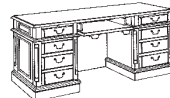

KNEEHOLE CREDENZA