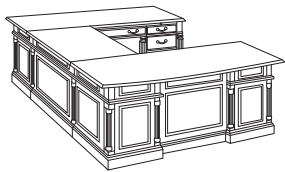

RIGHT LATERAL FILE U DESK

7990-537 (R)
W72 D110 H30