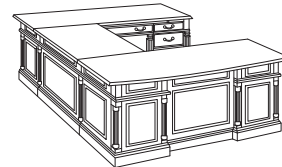

RIGHT EXECUTIVE BOW FRONT U DESK

7990-37B (R)
W72 D114 H30

Consists of:
-570B Lt Bow Single Ped Desk, W72 x D40
-577 Right Single Ped Credenza, W72 x D24
-59 U Bridge, W50 x D24

ALSO AVAILABLE:

RIGHT EXECUTIVE BOW FRONT U DESK WITH HPL TOP

7990-37BHPL (R)
W72 D114 H30

- Pull-out writing board, box / locking box / locking file drawer per pedestal
- Center drawer with double pencil tray on single ped desk
- Drop-down pull-out keyboard tray on the credenza
- Cable management access on the credenza and bridge

Consists of:
-570BHPL Lt Bow Sgl Ped Desk, W72 x D40
-577HPL Rt Sgl Ped Credenza, W72 x D24
-59HPL U Bridge, W50 x D24

LEFT EXECUTIVE BOW FRONT U DESK

7990-38B (L)
W72 D114 H30

Consists of:
-580B Rt Bow Sgl Ped Desk, W72 x 40
-588 Lt Sgl Ped Return, W72 x D24
-59 U Bridge, W50 x D24

LEFT EXECUTIVE BOW FRONT U DESK WITH HPL TOP

7990-38BHPL (L)
W72 D114 H30

Consists of:
-580BHPL Rt Bow Sgl Ped Desk, W72 x 40
-588HPL Lt Sgl Ped Credenza, W72 x D24
-59HPL U Bridge, W50 x D24