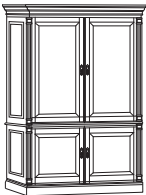

K E S W I C K

VEENER / LAMINATE COLLECTION 7990

EXECUTIVE TWO-DOOR CABINET

- 7990-14
W36 D24 H30
- Two-door cabinet with one adjustable shelf

MEDIA CENTER CABINET

7990-04
W54 D24 H82

- Consists of:
- 041 Base
 - 042 Top
- Top Cabinet:
- 42" x 21.25" x 36.25" compartment that is cable accessible
 - Slide-out back panel; pocket doors
 - Cable ready harness with electrical outlet
 - Cable accessible top located shelf
- Bottom Cabinet:
- Two adjustable shelves
 - Cable accessible