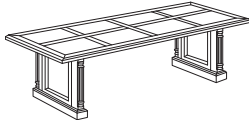

8' RECTANGULAR CONFERENCE TABLE WITH TWIN SLAB END BASES

7990-94
W96 D48 H30