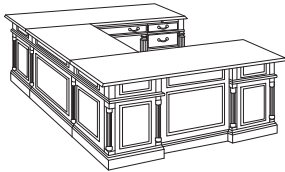

K E S W I C K

VEENER / LAMINATE COLLECTION 7990

RIGHT EXECUTIVE U DESK

7990-37 (R)
W72 D110 H30