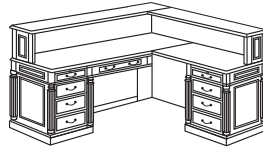

RIGHT RECEPTION L DESK

7990-66 (R)
W72 D84 H44