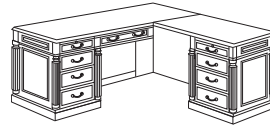

ALSO AVAILABLE:

RIGHT EXECUTIVE L DESK WITH HPL TOP

7990-57HPL (R)
W72 D84 H30

- Pull-out writing board, box with finished wood pencil tray / locking box with dividers / locking file drawer per pedestal
- Center drawer with a finished wood pencil tray on the single pedestal desk
- Wire management access provided on the returns