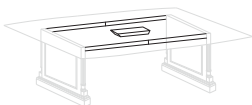

52" Rails for 8' Table
7990-9034, W52
48" Rails for Left and Right 48" Tops
7990-9035, W60.5
60.5" Rails for Left and Right 60" Tops
7990-9037, W60.5
76" Rails for 10' Table
7990-9038, W76

FEATURES:

- Each top has a pre-installed grommet.
- Tables constructed of veneer, wood solids and wood product. Tops feature decorative marquetry cherry veneers bordered by walnut veneer banding protected with a UV " top coat resisting scratches, marring and abrasion.
- Included mending plates ensure proper top alignment and secure assembly (1).
- Each base has six adjustable levelers that also assist in correct alignment and assembly.
- Designed with rails providing stability, adding style and helping to conceal the functional wire management troughs (2).
- Wire management troughs or trays provide aesthetically pleasing means to safely manage cables (3).
- Base component designed with cable opening at the top (4) and vertical channel within the base to guide cables out through bottom of the base.
- The cable opening in the top components are also positioned and sized to facilitate the installation of optional data ports/power centers (4).