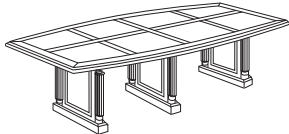

7990-94
W96 D48 H30

Consists of:
-004 Top
-007 Slab End Bases (set)

10' BOAT TOP CONFERENCE TABLE

7990-99
W120 D48 H30

Consists of:
-005 Top (2pc)
-007 Slab End Bases (set)

12' BOAT TOP CONFERENCE TABLE

7990-97
W144 D48 H30