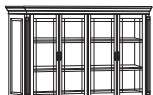

OVERHEAD STORAGE WITH LEADED GLASS DOORS