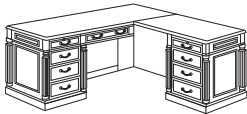

ALSO AVAILABLE:

RIGHT EXECUTIVE L DESK WITH HPL TOP

7990-48HPL (R)
W66 D78 H30

- Pull-out writing board, box with finished wood pencil tray / locking box with dividers / locking file drawer per pedestal
- Center drawer with a finished wood pencil tray on the single pedestal desk
- Wire management access provided on the returns

Consists of:
-470HPL Left Single Ped Desk, W66 x D30
-579HPL Rt Single Ped Return, W48 x D24

LEFT EXECUTIVE L DESK

7990-49 (L)
W66 D78 H30

Consists of:
-480 Right Single Pedestal Desk, W66 x D30
-589 Left Single Ped Return, W48 x D24

LEFT EXECUTIVE L DESK WITH HPL TOP

7990-49HPL (L)
W66 D78 H30

Consists of:
-480HPL Right Single Ped Desk, W66 x D30
-589HPL Left Single Ped Return, W48 x D24

RIGHT EXECUTIVE BOW FRONT L DESK

7990-57B (R)
W72 D88 H30

Consists of:
-570B Lt Bow Single Ped Desk, W72 x D40
-579 Right Single Ped Return, W48 x D24