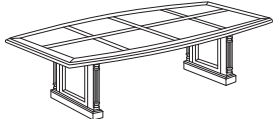

10' BOAT TOP CONFERENCE TABLE

7990-99
W120 D48 H30