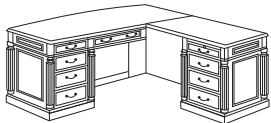

RIGHT EXECUTIVE L DESK

7990-57 (R)
W72 D84 H30

Consists of:
-570 Left Single Ped Desk, W72 x D36
-579 Right Single Ped Return, W48 x D24

ALSO AVAILABLE:

RIGHT EXECUTIVE L DESK WITH HPL TOP

7990-57HPL (R)
W72 D84 H30

- Pull-out writing board, box with finished wood pencil tray / locking box with dividers / locking file drawer per pedestal
- Center drawer with a finished wood pencil tray on the single pedestal desk
- Wire management access provided on the returns

Consists of:
-570HPL Lt Single Ped Desk, W72 x D36
-579HPL Rt Single Ped Return, W48 x D24

LEFT EXECUTIVE L DESK

7990-58 (L)
W72 D84 H30

Consists of:
-580 Right Single Ped Desk, W72 x D36
-589 Left Single Ped Return, W48 x D24

LEFT EXECUTIVE L DESK WITH HPL TOP

7990-58HPL (L)
W72 D84 H30

Consists of:
-580HPL Right Single Ped Desk, W72 x D36
-589HPL Left Single Ped Return, W48 x D24

RIGHT EXECUTIVE L DESK

7990-48 (R)
W66 D78 H30

Consists of:
-470 Left Single Pedestal Desk, W66 x D30
-579 Right Single Ped Return, W48 x D24

ALSO AVAILABLE:

RIGHT EXECUTIVE L DESK WITH HPL TOP

7990-48HPL (R)
W66 D78 H30

- Pull-out writing board, box with finished wood pencil tray / locking box with dividers / locking file drawer per pedestal
- Center drawer with a finished wood pencil tray on the single pedestal desk
- Wire management access provided on the returns

Consists of:
-470HPL Left Single Ped Desk, W66 x D30
-579HPL Rt Single Ped Return, W48 x D24

LEFT EXECUTIVE L DESK

7990-49 (L)
W66 D78 H30

Consists of:
-480 Right Single Pedestal Desk, W66 x D30
-589 Left Single Ped Return, W48 x D24

LEFT EXECUTIVE L DESK WITH HPL TOP

7990-49HPL (L)
W66 D78 H30

Consists of:
-480HPL Right Single Ped Desk, W66 x D30
-589HPL Left Single Ped Return, W48 x D24

RIGHT EXECUTIVE BOW FRONT L DESK

7990-57B (R)
W72 D88 H30