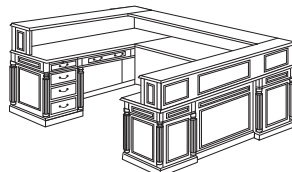

RIGHT RECEPTION U DESK

7990-68 (R)
W72 D110 H44

ALSO AVAILABLE:

RIGHT EXECUTIVE U DESK WITH HPL TOP

7990-68HPL (R)
W72 D110 H44

Consists of:
-507 Left Single Pedestal Desk, W72 x D36
-577 Right Single Ped Credenza, W72 x D24
-59 U Bridge, W50 x D24
-521 Desk Riser, W71.5 x D12
-522 Credenza Riser, W71.5 x D12
-523 U Riser, W85.5 x D12

- Pull-out writing board, box drawer with finished wood pencil tray / locking box with dividers / locking file drawer per pedestal
- Center drawer with a finished wood pencil tray on single ped desk
- Drop-front / pull-out keyboard tray on the credenza
- Wire management access through center drawer on the credenza

LEFT EXECUTIVE U DESK

7990-69 (L)
W72 D110 H44

Consists of:
-508 Rt Sgl Ped Desk, W72 x D36
-588 Lt Sgl Ped Credenza, W72 x D24
-59 U Bridge, W50 x D24
-521 Desk Riser, W71.5 x D12
-522 Credenza Riser, W71.5 x D12
-523 U Riser, W85.5 x D12

LEFT EXECUTIVE U DESK WITH HPL TOP

7990-69HPL (L)
W72 D110 H44

Consists of:
-508HPL Rt Sgl Ped Desk, W72 x D36
-588HPL Lt Sgl Ped Credenza, W72 x D24
-59HPL U Bridge, W50 x D24
-521HPL Desk Riser, W71.5 x D12
-522HPL Credenza Riser, W71.5 x D12
-523HPL U Riser, W85.5 x D12