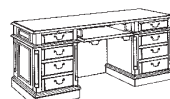

COMPUTER CREDENZA