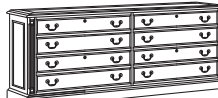

LATERAL FILE CREDENZA