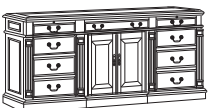

EXECUTIVE DESK

- 7990-30
W66 D30 H30
- Pull-out writing board
 - Box / locking box / locking file drawer per pedestal
 - Center drawer with a double pencil tray

EXECUTIVE DESK WITH HPL TOP

- 7990-30HPL
W66 D30 H30
- Pull-out writing board
 - Box / locking box / locking file drawer per pedestal
 - Center drawer with a double pencil tray

TABLE DESK

- 7990-88
W72 D36 H30
- Three drawers
 - Two pull-out writing boards

ALSO AVAILABLE:
TABLE DESK WITH HPL TOP
7990-88HPL
W72 D36 H30

EXECUTIVE CREDENZA

- 7990-20
W72 D24 H30
- Center drawer with a drop-front
 - Cabinet with an adjustable shelf
 - Pull-out writing board / box / box / file drawer per pedestal
 - Bottom two drawers in each pedestal lock