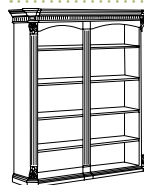

OVERHEAD STORAGE

7688-63

W76.5 D17 H50

- Three cabinets, each with an adjustable shelf.
- Canister light; task light.
- Cable accessible.
- Designed for use with the -571 and -581.

OPEN BOOKCASE

7688-08

W42 D17 H76

- Three adjustable shelves, of which two are glass; one fixed shelf.
- Canister light.
- Levelers.

DOUBLE BOOKCASE

7688-108

W60 D17 H76

- Six adjustable shelves, of which four are glass; two fixed shelves.
- Two canister lights.
- Levelers.