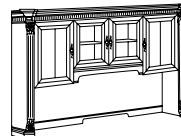

LATERAL FILE WITH MARBLE TOP

7688-17

W36 D22 H30

- Same features as 7688-16.

OVERHEAD STORAGE

7688-44

W72 D17.5 H50

- Two cabinets each with an adjustable shelf.
- Canister light; task light.
- Adjustable wood-framed glass shelf.
- Fixed shelf.
- Cable accessible.
- Designed for use with the -21 and -22 credenzas.