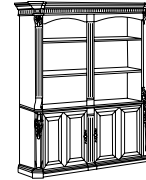

- Three adjustable shelves, of which two are glass; one fixed shelf.
- Canister light.
- Levelers.

DOUBLE BOOKCASE

7688-108

W60 D17 H76

- Six adjustable shelves, of which four are glass; two fixed shelves.
- Two canister lights.
- Levelers.

DOUBLE BOOKCASE WITH CABINETS

7688-109

W60 D17 H76

Consists of:

- 091 Top
W60 D17 H46
- 092 Base
W58.25 D16.25 H30

- Four adjustable, glass shelves.
- Two canister lights.
- Two cabinets, each with an adjustable shelf.
- Levelers.