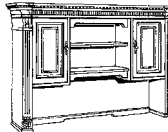

OVERHEAD STORAGE

7688-44

W72 D17.5 H50

- Two cabinets each with an adjustable shelf.
- Canister light; task light.
- Adjustable wood-framed glass shelf.
- Fixed shelf.
- Cable accessible.
- Designed for use with the -21 and -22 credenzas.