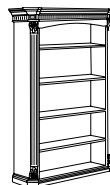

LATERAL FILE WITH MARBLE TOP

7688-17

W36 D22 H30

- Same features as 7688-16.

OVERHEAD STORAGE

7688-44

W72 D17.5 H50

- Two cabinets each with an adjustable shelf.
- Canister light; task light.
- Adjustable wood-framed glass shelf.
- Fixed shelf.
- Cable accessible.
- Designed for use with the -21 and -22 credenzas.

OVERHEAD STORAGE

7688-63

W76.5 D17 H50

- Three cabinets, each with an adjustable shelf.
- Canister light; task light.
- Cable accessible.
- Designed for use with the -571 and -581.

OPEN BOOKCASE

7688-08

W42 D17 H76

- Three adjustable shelves, of which two are glass; one fixed shelf.
- Canister light.
- Levelers.

DOUBLE BOOKCASE

7688-108

W60 D17 H76

- Six adjustable shelves, of which four are glass; two fixed shelves.
- Two canister lights.
- Levelers.