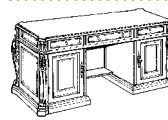

EXECUTIVE COMPUTER CREDENZA

7688-22
W72 D24.75 H30

- Drop-front keyboard drawer equipped with a power manager.
- Storage shelf in back of knee-hole.
- Left pedestal features a felt-lined box drawer with a pencil tray / cabinet with two pull-out shelves.
- Right pedestal features a felt-lined box drawer with a pencil tray and a 10 x 21 x 19.25 computer compartment.
- Cable accessible.