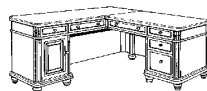

RIGHT COMPUTER "L" DESK

7480-48A
W66 D76 H30
-480 Left Single Pedestal Desk
W66 D28 H30
-489 Right Single Pedestal Return
W48 D22 H30

ALSO AVAILABLE:
LEFT COMPUTER "L" DESK
7480-49

-490 Right Single Pedestal Desk
-499 Left Single Pedestal Return

DESK FEATURES:

- Drop-front / pull-out keyboard drawer.
- Felt-lined box drawer.
- Tower computer cabinet with pull-out CD storage rack.
- Finished back.

RETURN FEATURES:

- Felt-lined center drawer with pencil tray.
- Felt-lined box drawer with a pencil tray / box drawer with adjustable wood dividers / locking file drawer.
- Finished back.