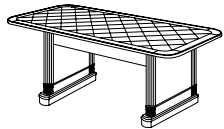

7

PALLADIUM OVERHEAD STORAGE

7480-46
W69 D14 H46.5

*ALSO AVAILABLE:
PALLADIUM OVERHEAD STORAGE*

7480-62
W73 D15 H48

- Two cabinets with framed beveled glass fronts.
- Each cabinet has a canister light and an adjustable glass shelf.
- Center section features one fixed shelf, one adjustable shelf and a canister light.
- Task light over work surface.
- Use the -46 with -22A, -480, -490.
- Use the -62 with -21A, -571, -581.