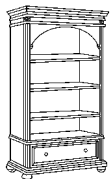

7480-75

W55 D23 H62

- Spacious monitor compartment with an adjustable shelf.
- Deluxe two-tier pull-out keyboard / mouse tray.
- Tower computer compartment with a pull-out CD rack.
- Printer / scanner compartment with an adjustable shelf and pull-out shelf.
- Storage cabinet with an adjustable shelf.
- Two box drawers; one file drawer.
- Left door bi-folds open allowing unobstructed access to interior PC compartments.
- Cable accessible throughout.

GOVERNOR'S OVERHEAD STORAGE

7480-44

W69 D14 H46.5

- Two cabinets, each with one adjustable shelf.
- Divided storage.
- Task lighting.
- Cable accessible.
- 19.5" vertical clearance for monitor.
- For use with -22A, -480, -490.

FOUR DOOR BARRISTER BOOKCASE

7480-06

W42 D16 H72

- Four barrister style compartments.

LATERAL FILE BOOKCASE

7480-08

W39.5 D19 H78

- File drawer accommodates letter or legal hanging files.
- Three adjustable shelves.
- Canister light.
- Semi-finished top permits additional storage.