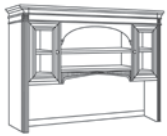

7

PALLADIUM OVERHEAD STORAGE

7480-46
W69 D14 H46.5

*ALSO AVAILABLE:
PALLADIUM OVERHEAD STORAGE*

7480-62
W73 D15 H48

- Two cabinets with framed beveled glass fronts.
- Each cabinet has a canister light and an adjustable glass shelf.
- Center section features one fixed shelf, one adjustable shelf and a canister light.
- Task light over work surface.
- Use the -46 with -22A, -480, -490.
- Use the -62 with -21A, -571, -581.

8' RECTANGULAR CONFERENCE TABLE

7480-96
W96 D44 H30
-005 8' Table Top
-001 Slab End Bases (set)

END TABLE

7480-10
W24 D24 H20

COFFEE TABLE

7480-40
W50 D24 H17

SOFA CONSOLE TABLE

7480-82
W60 D16.75 H30

EXECUTIVE HIGH BACK CHAIR WITH UPHOLSTERED ARMS

7480-835, Black Leather
W28.75 D30.5 H40.5-43.25

- Leather upholstery with a West Indies Cherry finished frame.
- Swivel-tilt mechanism; gas lift.
- Five star hooded caster base

EXECUTIVE HIGH BACK CHAIR WITH UPHOLSTERED ARMS

7480-836, Black Leather
W28.75 D29.75 H41.5-43.75

- Leather upholstery with a West Indies Cherry finished frame.
- Swivel-tilt mechanism; gas lift.
- Five star hooded caster base

HIGH BACK GUEST CHAIR

7480-821, Black Leather
W27.5 D28 H41

- Genuine leather upholstery with West Indies Cherry frame / base.

SOHO