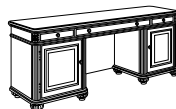

EXECUTIVE DESK

7480-34A
W67.25 D32.25 H30

- Felt-lined center drawer with pencil tray.
- Felt-lined box drawer with adjustable dividers / file drawer per pedestal.
- Kneehole lock secures middle box and file drawer in each pedestal.
- Minor assembly required.

KNEEHOLE CREDENZA

7480-21
W72 D24 H30

- Center drawer with hinged drop-front can function as a conventional drawer or keyboard drawer.
- Felt-lined box drawer / box drawer with adjustable dividers / file drawer per pedestal.
- Kneehole lock secures middle box and file drawer in each pedestal.
- Minor assembly required.