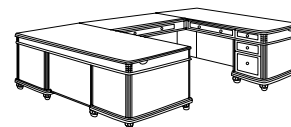

EXECUTIVE RIGHT "L" DESK

7480-55
W72 D84 H30

-570 Left Single Pedestal Desk
W72 D36 H30
-579 Right Single Pedestal Return
W48 D24 H30

ALSO AVAILABLE:
EXECUTIVE LEFT "L" DESK
7480-56

-580 Right Single Pedestal Desk
-589 Left Single Pedestal Return

- Desk and return each have a center drop-front drawer with a pencil tray.
- Felt-lined box drawer / box drawer with dividers / file drawer per pedestal.
- Kneehole lock secures middle box and file drawers.