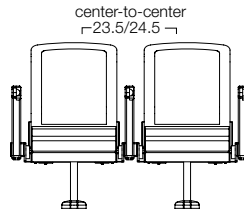

FT20 Mesh

The FT20 Mesh auditorium chair includes the same versatile features as the standard FT20, but incorporates a comfortable mesh back panel into the design. The optional 16.5" tablet arm opens and stows in one movement to further enhance the chair's applications.

Features

- Mesh Back Panel
- Gravity Uplift Seat
- Tri-Pivot Mechanism
- Signature Flat Oval Pedestal
- Integrated Foot Covers
- Straight or Radius Row Configurations
- Flat, Sloped or Tiered Floor Installations

Options

- Tablet Arm
- Wire Management
- FSC Certified Wood
- Row Letters & Seat Numbers
- Aisle Lights
- Cup Holders
- Movable Base

Finishes

- BACK PANELS: Mesh
- SEAT PANELS: Upholstery, Laminate or Wood
- END PANELS: Upholstery, Laminate or Wood
- ARMRESTS: Cast Aluminium
- TABLET: Black Thru Color PVC
- MESH COLORS: Black (Standard), White, Light Grey, Dark Grey, Red, Orange, Blue or Green
- TEXTILES: Fabric or Coated Fabric
- FRAME: Charcoal

Armrest