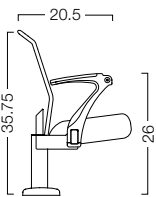

FT20 Mesh

The FT20 Mesh auditorium chair includes the same versatile features as the standard FT20, but incorporates a comfortable mesh back panel into the design. The optional 16.5" tablet arm opens and stows in one movement to further enhance the chair's applications.

Features

- Mesh Back Panel
- Gravity Uplift Seat
- Tri-Pivot Mechanism
- Signature Flat Oval Pedestal
- Integrated Foot Covers
- Straight or Radius Row Configurations
- Flat, Sloped or Tiered Floor Installations

Options

- Tablet Arm
- Wire Management
- FSC Certified Wood
- Row Letters & Seat Numbers
- Aisle Lights
- Cup Holders
- Movable Base

Finishes

- BACK PANELS: Mesh
- SEAT PANELS: Upholstery, Laminate or Wood
- END PANELS: Upholstery, Laminate or Wood
- ARMRESTS: Cast Aluminium
- TABLET: Black Thru Color PVC
- MESH COLORS: Black (Standard), White, Light Grey, Dark Grey, Red, Orange, Blue or Green
- TEXTILES: Fabric or Coated Fabric
- FRAME: Charcoal

Armrest