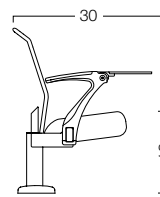

Features

- Mesh Back Panel
- Gravity Uplift Seat
- Tri-Pivot Mechanism
- Signature Flat Oval Pedestal
- Integrated Foot Covers
- Straight or Radius Row Configurations
- Flat, Sloped or Tiered Floor Installations

Options

- Tablet Arm
- Wire Management
- FSC Certified Wood
- Row Letters & Seat Numbers
- Aisle Lights
- Cup Holders
- Movable Base

Finishes

- BACK PANELS: Mesh
- SEAT PANELS: Upholstery, Laminate or Wood
- END PANELS: Upholstery, Laminate or Wood
- ARMRESTS: Cast Aluminium
- TABLET: Black Thru Color PVC
- MESH COLORS: Black (Standard), White, Light Grey, Dark Grey, Red, Orange, Blue or Green
- TEXTILES: Fabric or Coated Fabric
- FRAME: Charcoal

Armrest

Tablet Arm

Tablet